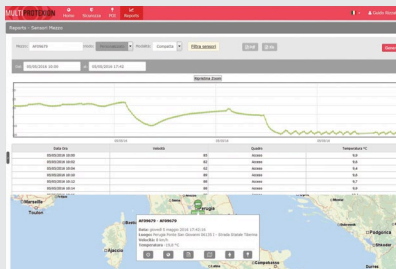

We **CERTIFY** the **TEMPERATURE** of your cargo throughout Europe from our 24/7 Operations Center

MEMBER OF
TAPA EMEA
Transported Asset Protection Association

THERMO MATIX allows you to **Remotely monitor and ensure that**

- Your goods travel at the correct temperature (Cold Chain)
- The cooling system operates correctly
- Agreed-to procedures are applied in the event of any irregularities

Read the data directly from the cooling unit